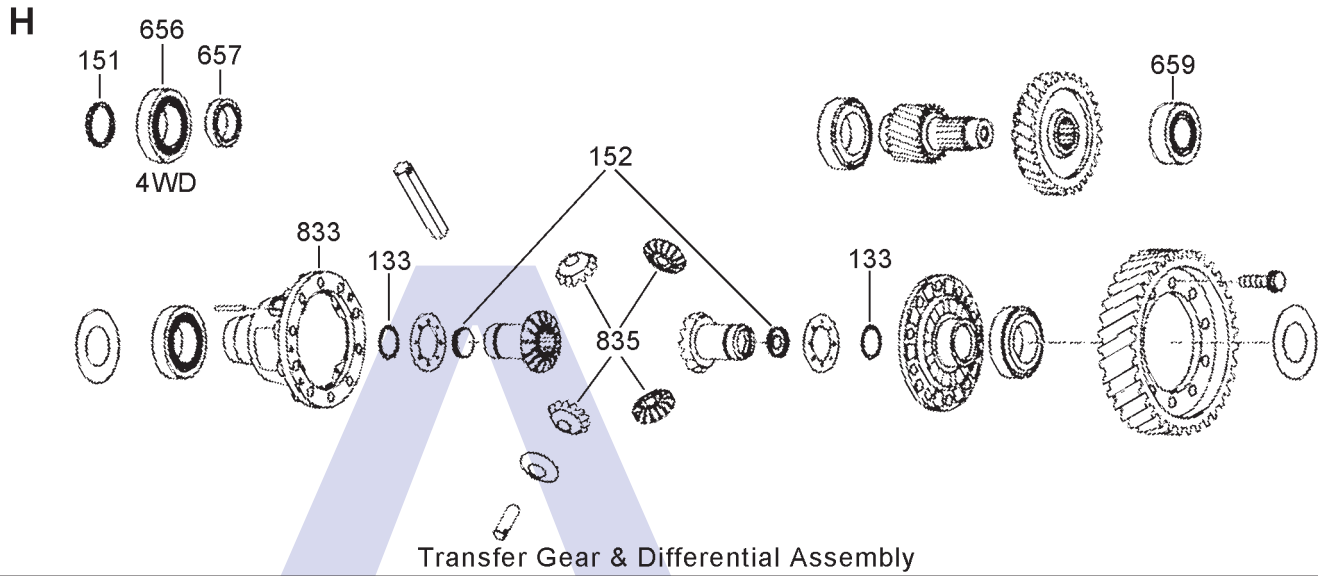

HYUNDAI A6LF1/2/3, (Hyundai, Kia 2010 - UP)

6 SPEED FWD & AWD With Lock Up (Electronic Control)

AUTOMATIC CHOICE

THE AUTOMATIC TRANSMISSION PARTS WAREHOUSE