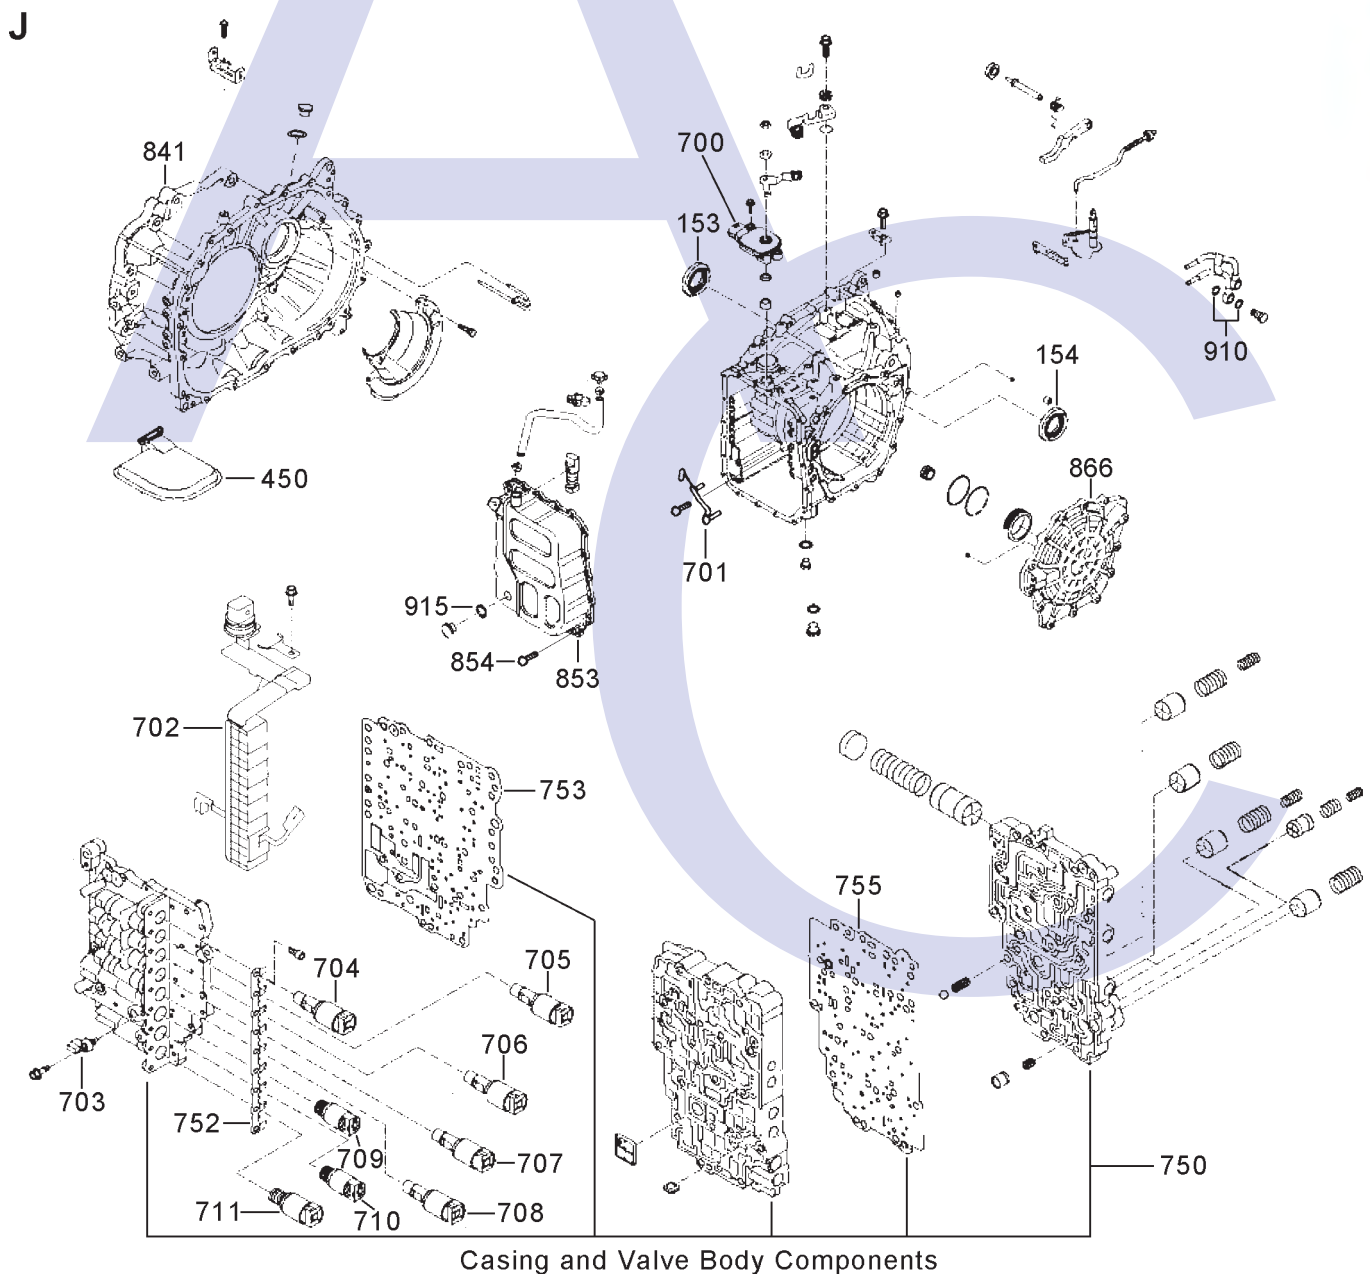

HYUNDAI A6LF1/2/3, (Hyundai, Kia 2010 - UP)

6 SPEED FWD & AWD With Lock Up (Electronic Control)

AUTOMATIC CHOICE

THE AUTOMATIC TRANSMISSION PARTS WAREHOUSE