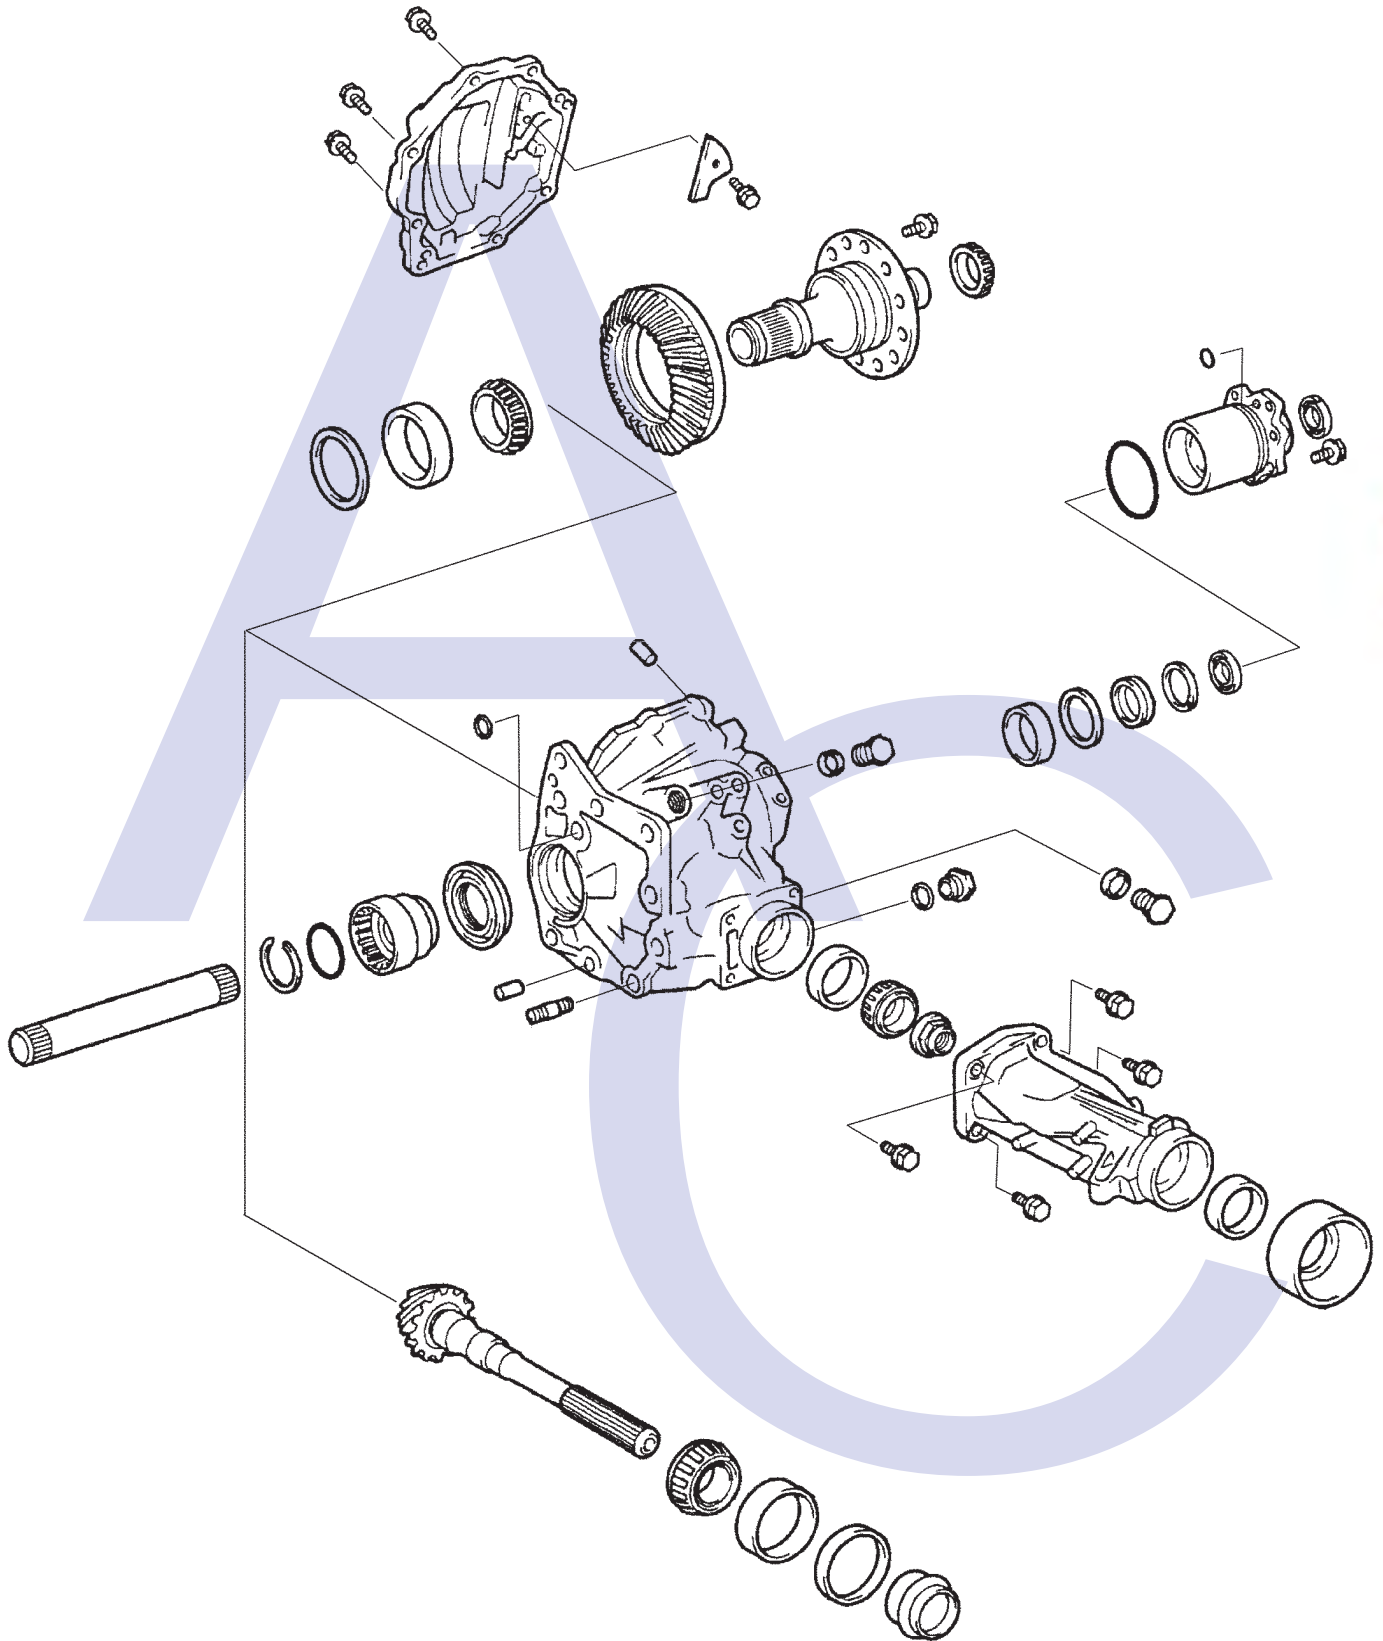

TOYOTA U150, U151 01-ON, U250 05-ON 5 SPEED FWD & AWD (Electronic Control)

AUTOMATIC CHOICE

THE AUTOMATIC TRANSMISSION PARTS WAREHOUSE

M

Transfer Case Assembly

TOYOTA U150, U151 01-ON, U250 05-ON 5 SPEED FWD & AWD (Electronic Control)

AUTOMATIC CHOICE

THE AUTOMATIC TRANSMISSION PARTS WAREHOUSE

ILL NO.	DESCRIPTION	YEARS	QTY	PART NO
KITS				
Kit	Master Overhaul (U150) (With Pistons).....	01-ON	1	U150.MOHK01
Kit	Overhaul Kit (U150E/F) (Transtec).....	01-ON	1	U150.OHK01
Kit	Overhaul Kit (U150E/F) (Precision) With Pistons.....	01-ON	1	U150.OHK51
Kit	Overhaul Kit (U150E/F) (Precision) Without Pistons.....	01-ON	1	U140.OHK52
Kit	Overhaul Kit (U250E) (Transtec, Without Pistons).....	05-ON	1	U250.OHK01
Kit	Overhaul Kit (U250E) (Transtec, With Pistons).....	05-ON	1	U250.OHK02
Kit	Transfer Case Kit (U150F).....	01-ON	1	U140.OHK02
GASKETS				
100L	Oil Pan (Cork).....	01-ON	1	U140.GAS01
100L	Oil Pan (Fibre).....	01-ON	1	U140.GAS02
RUBBER COMPONENTS				
120A	'O' Ring, Pump to Converter Housing.....	01-ON	1	U140.OR01
131L	'O' Ring, Filter to V. Body.....	01-ON	1	U140.OR02
METAL CLAD SEALS				
150A	Torque Converter/Pump.....	01-ON	1	BW55.MCS01
153L	Manual Shaft Seal.....	01-ON	1	A130.MCS03
MOULDED PISTONS				
Kit	Moulded Piston Kit (Precision) (U151E/F).....	01-ON	1	U150.PISKIT01
170G	Balance Piston, O.D. Direct.....	01-ON	1	U150.SPR01
171G	Piston, O.D. Direct.....	01-ON	1	U150.PIS01
172J	Underdrive 'C3' Piston Set.....	01-ON	1	U140.PIS02
SEALING RINGS				
FRICTION PLATES				
Kit	Friction Plate.....	01-ON	1	U150.FRK01
250B	Forward (C1) Clutch (137mm OD x 1.80mm x 40T) ..	01-ON	6	U140.FRP01
251C	1st & Reverse (B2) Brake (162mm OD x 1.80mm x 40T) ..	01-ON	5-7	U140.FRP02
252D	2nd (B1) Brake (170mm OD x 1.80mm x 40T) ..	01-ON	3-4	U140.FRP03
253G	Direct (C2) Clutch (157mm OD x 1.52mm x 40T) ..	01-ON	3	U150.FRP02
254G	Overdrive Direct (U150/151) (151mm OD x 1.70mm x 40T) ..	01-ON	4	U150.FRP01
255J	Underdrive (C3) Clutch (125mm OD x 1.80mm x 40T) ..	01-ON	4	U140.FRP05
256K	Underdrive (B3) Brake (117.62mm OD x 1.80mm x 28T) ..	01-ON	4	U140.FRP06