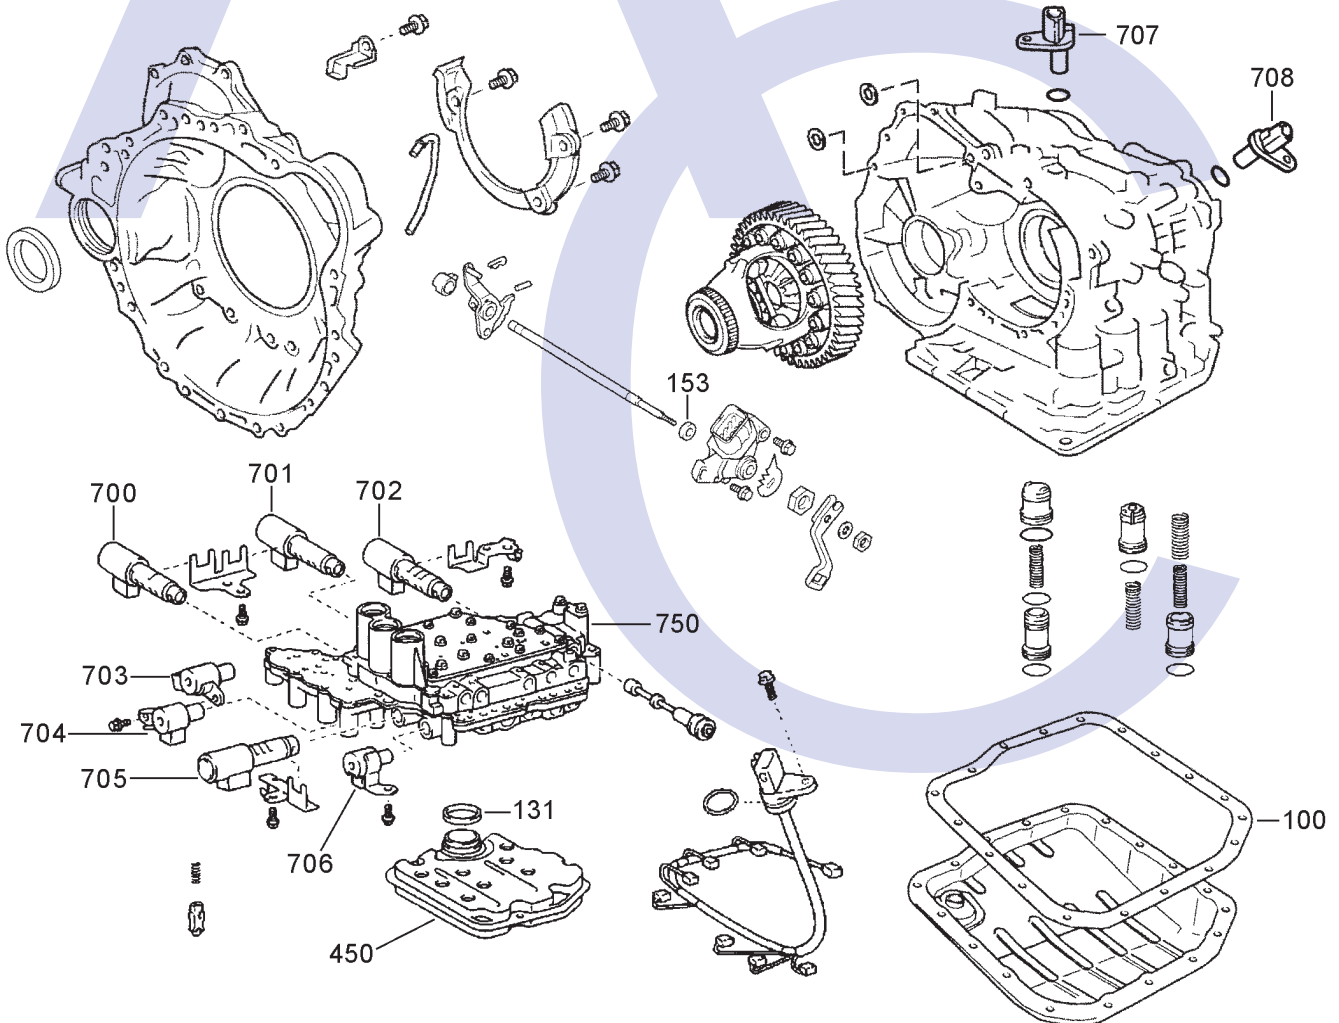

L

Maincase, Differential, Valve Body & Related Components

TOYOTA U150, U151 01-ON, U250 05-ON 5 SPEED FWD & AWD (Electronic Control)

AUTOMATIC CHOICE

THE AUTOMATIC TRANSMISSION PARTS WAREHOUSE

M

Transfer Case Assembly

ILL NO.	DESCRIPTION	YEARS	QTY	PART NO
STEEL PLATES				
Kit	Steel Plate.....	01-ON	1	U150.STK01
300B	Forward (C1) Clutch (114mm ID x 1.80mm x 40T)	01-ON	6	U140.STP01
301C	1st & Reverse (B2) Brake (143mm ID x 2.00mm x 12T)	01-ON	7	U140.STP02
302D	2nd (B1) Brake (143mm ID x 1.80mm x 12T)	01-ON	4	U140.STP03
03G	Direct (C2) Clutch (141.7mm ID x 1.80mm x 40T) ..	01-ON	2	U150.STP02
304G	Overdrive Direct (127mm ID x 1.80mm x 40T)	01-IN	4	U150.STP01
305J	Underdrive (C3) Clutch (99mm ID x 2.00mm x 40T)	01-ON	4	U140.STP05
306K	Underdrive (B3) Brake (92mm ID x 1.80mm x 11T)	01-ON	4	U140.STP06
PRESSURE PLATES				
403G	Direct Clutch (3.00mm Thick).....	01-ON	AR	U140.PP01
	(3.10mm Thick).....	01-ON	AR	U140.PP02
	(3.20mm Thick).....	01-ON	AR	U140.PP03
	(3.30mm Thick).....	01-ON	AR	U140.PP04
	(3.40mm Thick).....	01-ON	AR	U140.PP05
	(3.50mm Thick).....	01-ON	AR	U140.PP06
	(3.60mm Thick).....	01-ON	AR	U140.PP07
SPRINGS & CIRCLIPS				
FILTERS				
450L	Pan Filter.....	01-ON	1	U150.FIL01
BUSHINGS				
Kit	Bushing Kit (U150/151).....	01-ON	1	U150.BK01
550A	Pump Body	01-ON	1	62TE.BUS01
THRUST WASHERS & BEARINGS				
ELECTRICAL COMPONENTS				
700L	Solenoid (SL3) (U150) (Clutch Control No. 3)	01-ON	1	U150.SOL03
700L	Solenoid (SL3) (U250) (Clutch Control No. 3)	05-ON	1	U250.SOL03
701L	Solenoid (SLT) (U150) (Line Pressure Control).....	01-ON	1	U150.SOL01
701L	Solenoid (SLT) (U250) (Line Pressure Control).....	05-ON	1	U250.SOL01
702L	Solenoid (SL1) (U150) (Clutch Control No. 1)	01-ON	1	U150.SOL02
702L	Solenoid (SL1) (U250) (Clutch Control No. 1)	05-ON	1	U250.SOL02
703L	Solenoid (SR) U150/250 (Transmission 3 Way No.2).....	01-ON	1	U150.SOL05