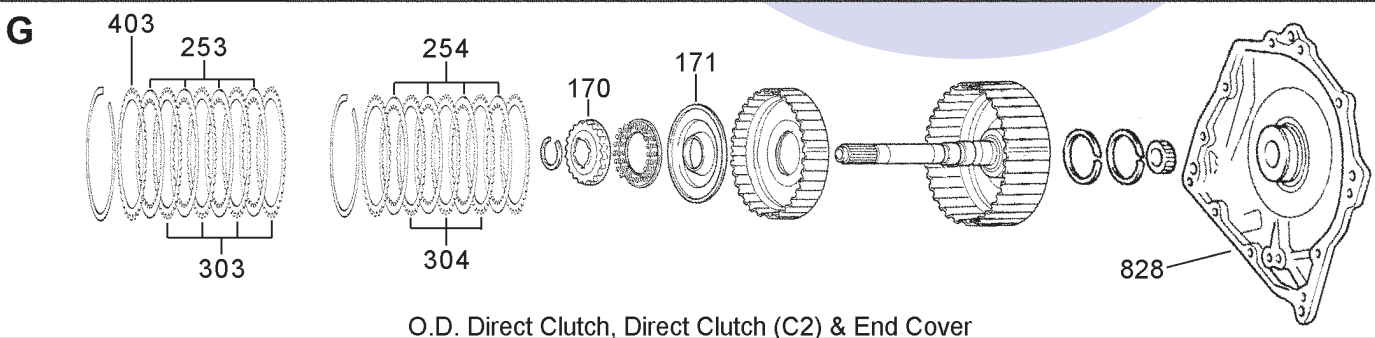

TOYOTA U150, U151 01-ON, U250 05-ON 5 SPEED FWD & AWD (Electronic Control)

AUTOMATIC CHOICE

THE AUTOMATIC TRANSMISSION PARTS WAREHOUSE