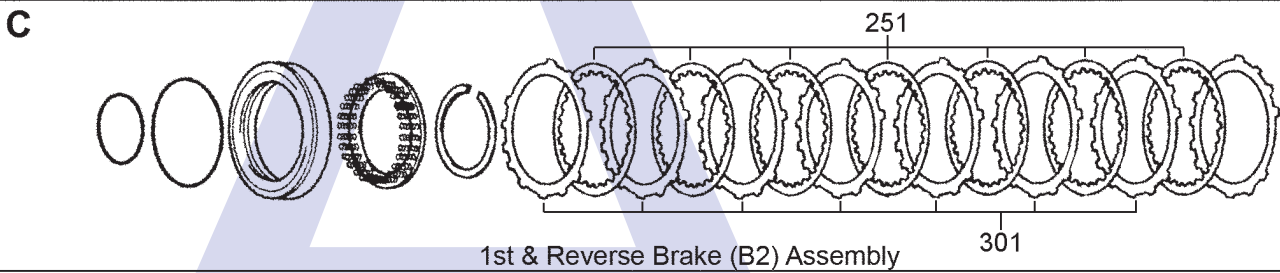

TOYOTA U150, U151 01-ON, U250 05-ON 5 SPEED FWD & AWD (Electronic Control)

AUTOMATIC CHOICE

THE AUTOMATIC TRANSMISSION PARTS WAREHOUSE