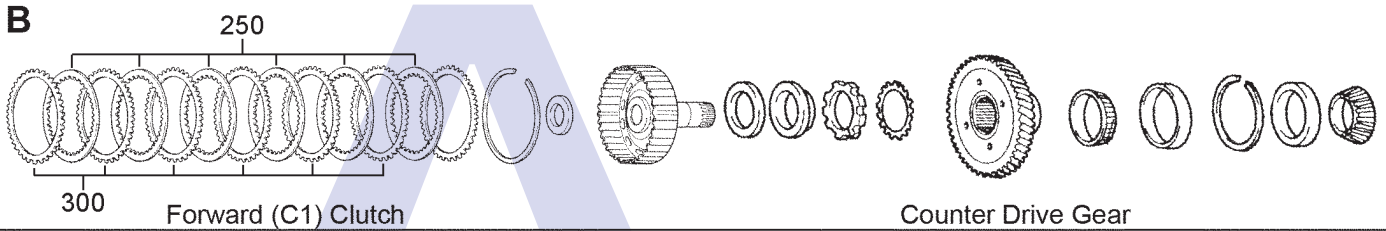

TOYOTA U150, U151 01-ON, U250 05-ON 5 SPEED FWD & AWD (Electronic Control)

AUTOMATIC CHOICE

THE AUTOMATIC TRANSMISSION PARTS WAREHOUSE