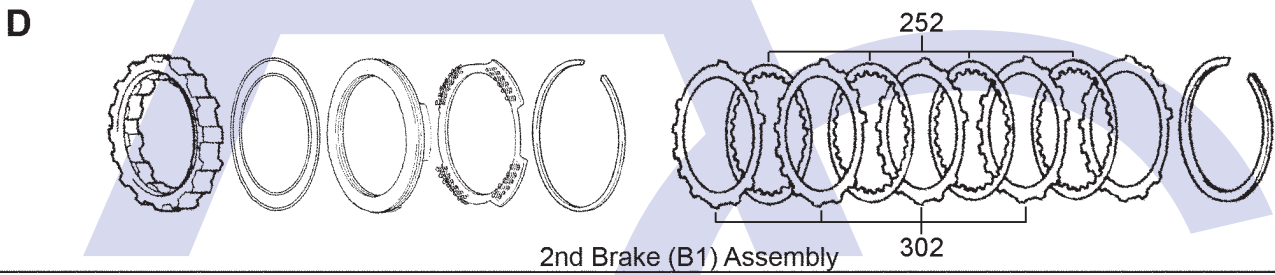

TOYOTA U150, U151 01-ON, U250 05-ON 5 SPEED FWD & AWD (Electronic Control)

AUTOMATIC CHOICE

THE AUTOMATIC TRANSMISSION PARTS WAREHOUSE

TOYOTA U150, U151 01-ON, U250 05-ON 5 SPEED FWD & AWD (Electronic Control)

AUTOMATIC CHOICE

THE AUTOMATIC TRANSMISSION PARTS WAREHOUSE

H

Underdrive Planetary Assembly

J

Underdrive Clutch (C3) Assembly

K

No.2 One-Way-Clutch (F2) & Underdrive Brake (B3) Assembly

L

Maincase, Differential, Valve Body & Related Components

TOYOTA U150, U151 01-ON, U250 05-ON 5 SPEED FWD & AWD (Electronic Control)

AUTOMATIC CHOICE

THE AUTOMATIC TRANSMISSION PARTS WAREHOUSE

M

Transfer Case Assembly