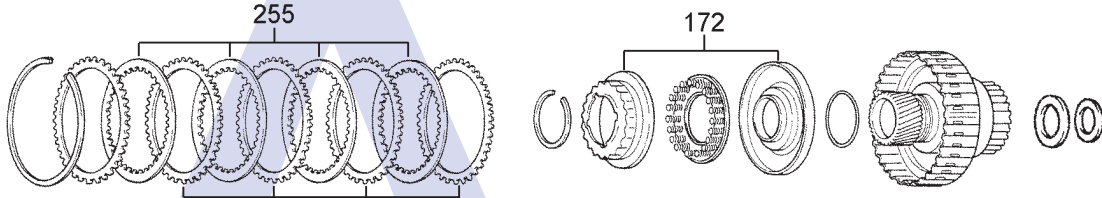

AUTOMATIC CHOICE

THE AUTOMATIC TRANSMISSION PARTS WAREHOUSE

H

Underdrive Planetary Assembly

J

Underdrive Clutch (C3) Assembly

K

No.2 One-Way-Clutch (F2) & Underdrive Brake (B3) Assembly

L

Maincase, Differential, Valve Body & Related Components

TOYOTA U150, U151 01-ON, U250 05-ON 5 SPEED FWD & AWD (Electronic Control)

AUTOMATIC CHOICE

THE AUTOMATIC TRANSMISSION PARTS WAREHOUSE

M

Transfer Case Assembly