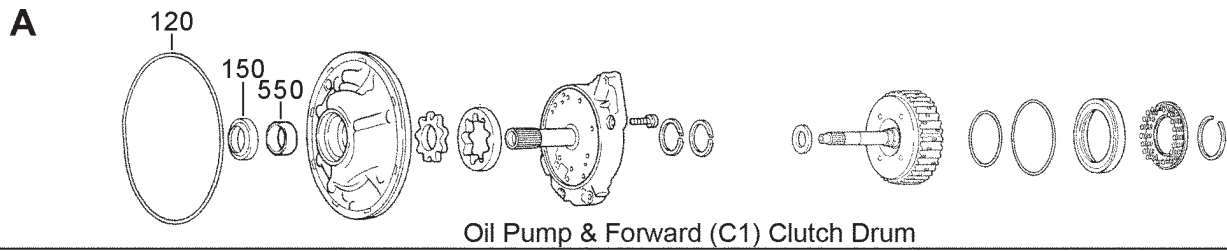

TOYOTA U150, U151 01-ON, U250 05-ON 5 SPEED FWD & AWD (Electronic Control)

AUTOMATIC CHOICE

THE AUTOMATIC TRANSMISSION PARTS WAREHOUSE