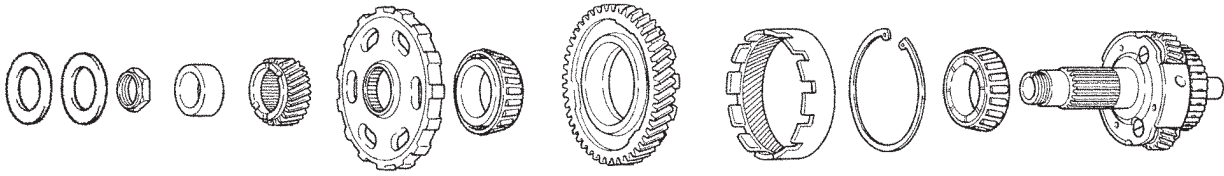

TOYOTA U150, U151 01-ON, U250 05-ON 5 SPEED FWD & AWD (Electronic Control)

AUTOMATIC CHOICE

THE AUTOMATIC TRANSMISSION PARTS WAREHOUSE

TOYOTA U150, U151 01-ON, U250 05-ON 5 SPEED FWD & AWD (Electronic Control)

AUTOMATIC CHOICE

THE AUTOMATIC TRANSMISSION PARTS WAREHOUSE

H

Underdrive Planetary Assembly

J

Underdrive Clutch (C3) Assembly

K

No.2 One-Way-Clutch (F2) & Underdrive Brake (B3) Assembly

L

Maincase, Differential, Valve Body & Related Components

TOYOTA U150, U151 01-ON, U250 05-ON 5 SPEED FWD & AWD (Electronic Control)

AUTOMATIC CHOICE

THE AUTOMATIC TRANSMISSION PARTS WAREHOUSE

M

Transfer Case Assembly