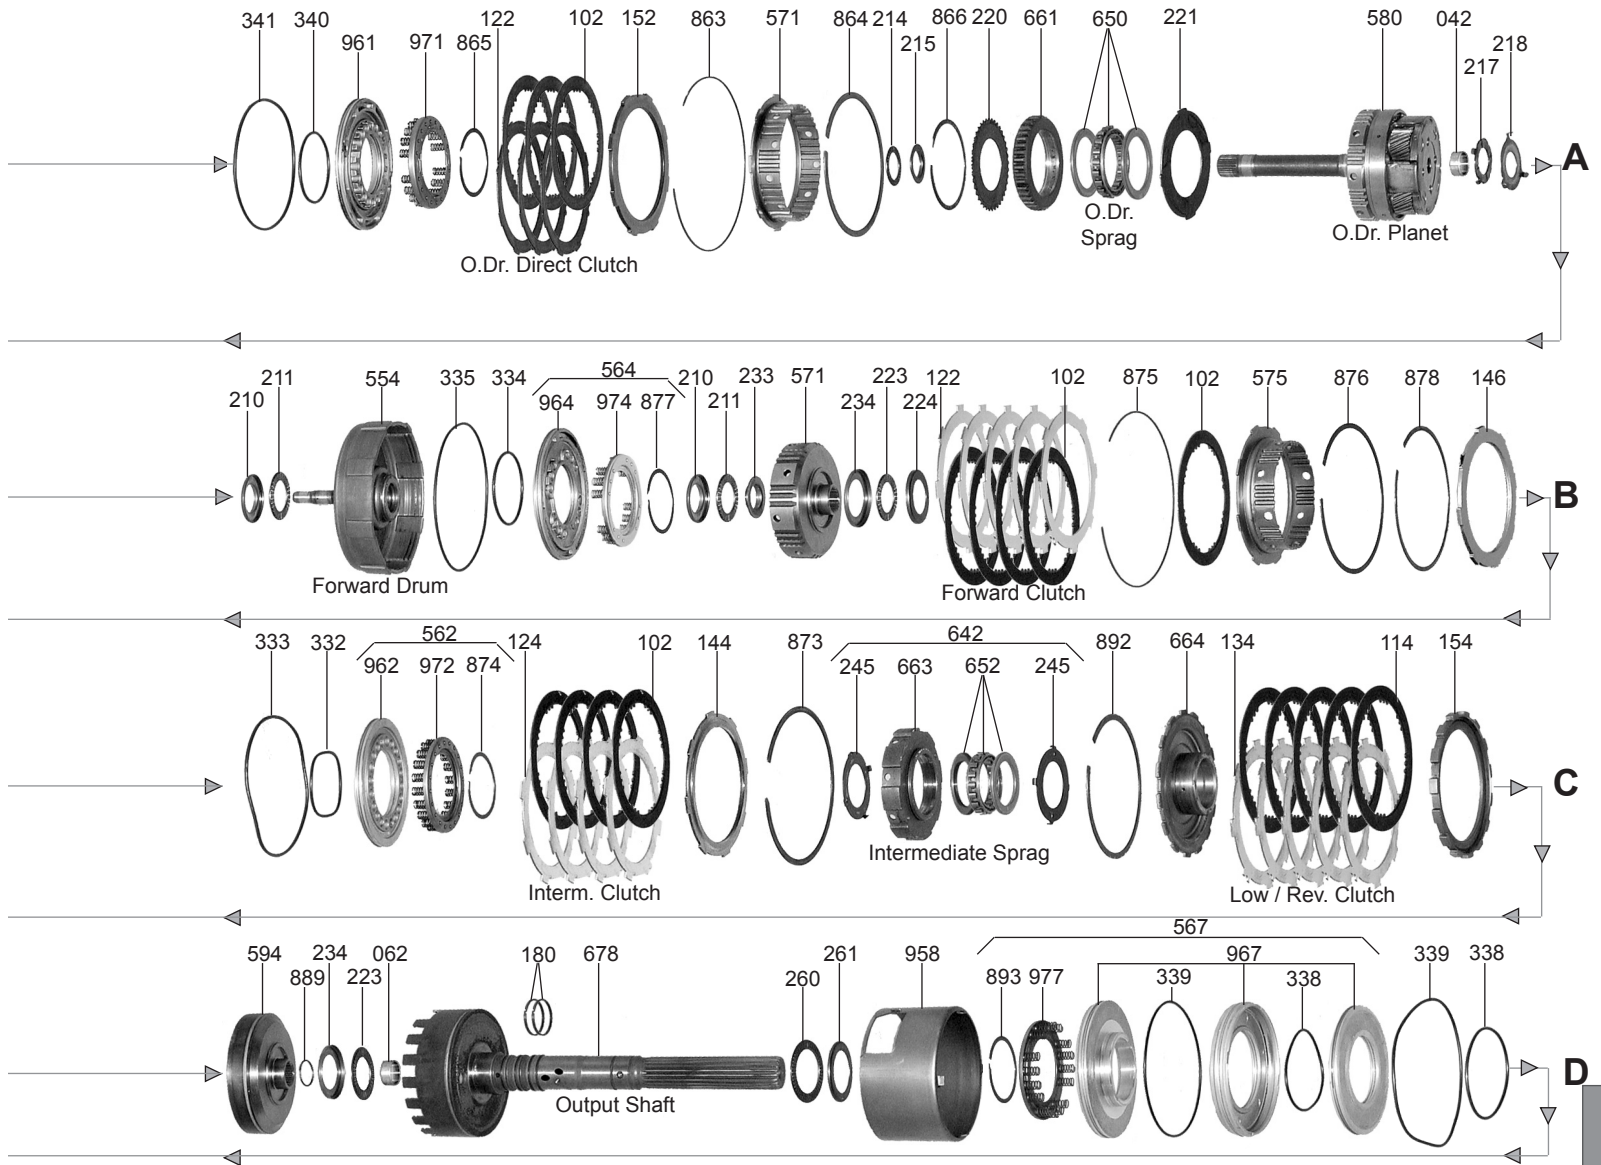

Toyota A40 Series RWD I.D. Chart

This Metal Tag is rivited on the drivers side.
The **Model No.** is an Ink Number.

The **1st Number** of the **Serial No.** on early models indicate the production year.

The **2nd Letter** of the **Serial No.** indicates the transmission. (Use this letter if the **Ink Model No.** is gone.)

This Metal Tag is rivited on the drivers side.
The **Model No.** is an Ink Number.

TOYOTA

A40 thru A46DL (03-50 thro 03-72L)

RWD 3 & 4 Speed

TOYOTA

A40 thru A46DL (03-50 thro 03-72L)

RWD 3 & 4 Speed

TOYOTA

A40 thru A46DL (03-50 thro 03-72L)