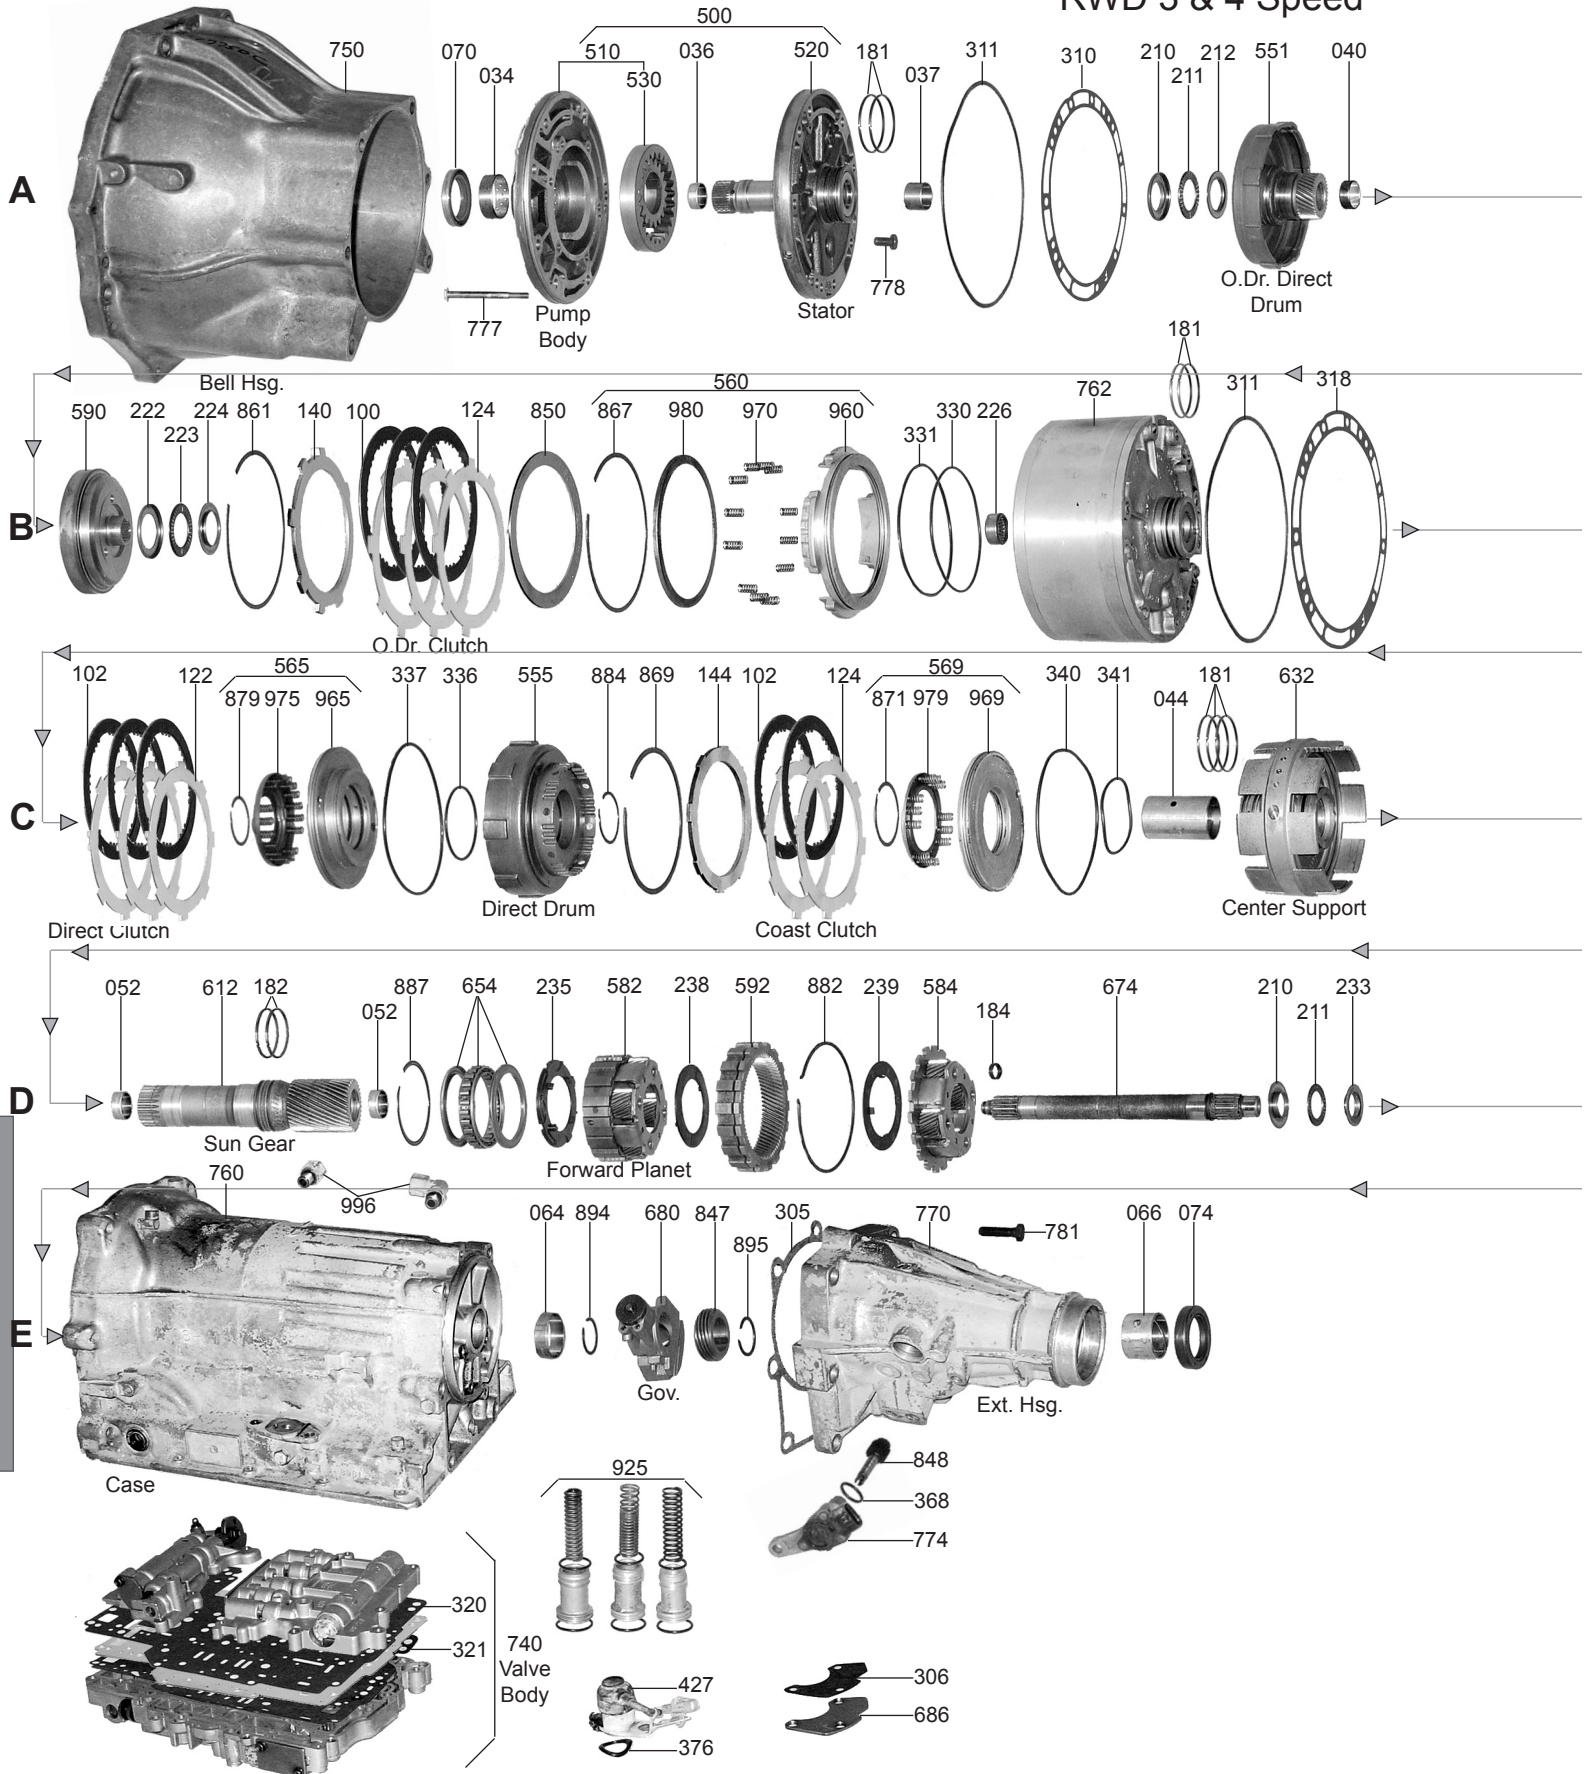

A40 thru A46DL (03-50 thro 03-72L)

RWD 3 & 4 Speed

TOYOTA